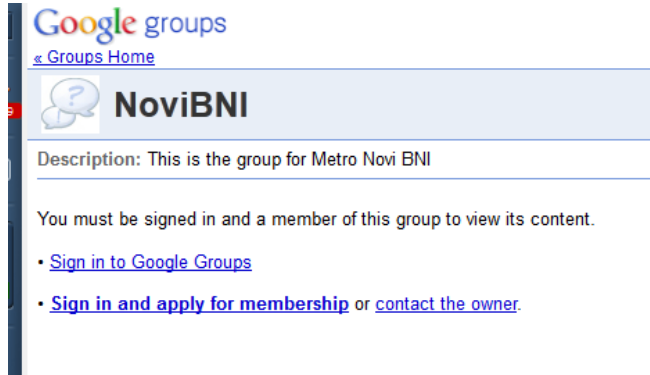

Instructions to sign up for membership in the Metro Novi BNI Google Group

Here is the link to set yourself up: <http://groups.google.com/group/novibni>

Here is the screen the you will see:

Click on - Sign in and Apply for membership

A screenshot of the Google sign-in form. It includes a 'Sign in' button, a 'Google' logo, an 'Email' field with the text 'gkujansuu', a 'Password' field with masked characters, a 'Sign in' button, a checked 'Stay signed in' checkbox, and a link for 'Can't access your account?'.